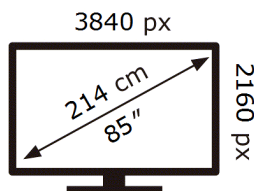

ENERG ⚡

Samsung

QE85Q70DAT

128 kWh/1000h

ABCDEF **G**

314 kWh/1000h

2019/2013