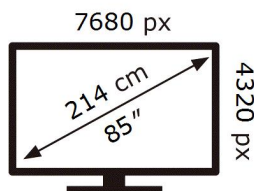

ENERG 

SAMSUNG

QE85QN800BT

304 kWh/1000h

ABCDEF **G**

450 kWh/1000h

2019/2013