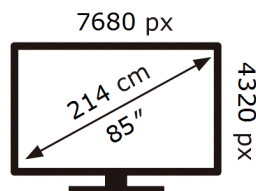

**ENERG** ⚡

Samsung

QE85QN800DT

**165** kWh/1000h

ABCDEF **G**

**401** kWh/1000h

2019/2013