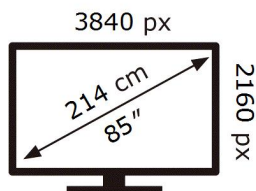

ENERG

SAMSUNG

QE85QN85AAT

122 kWh/1000h

ABCDEF **G**

288 kWh/1000h

2019/2013