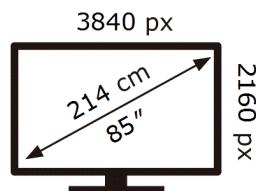

ENERG ⚡

Samsung

QE85QN85DBT

143 kWh/1000h

ABCDEF **G**

357 kWh/1000h

2019/2013