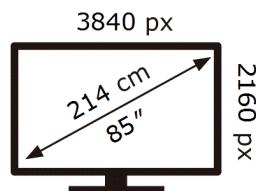

ENERG 

Samsung

QE85QN85DBT

143 kWh/1000h

ABCDEF **G**

357 kWh/1000h

2019/2013