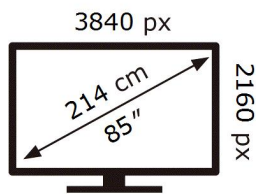

ENERG

SAMSUNG

QE85QN85DBT

143 kWh/1000h

ABCDEF **G**

357 kWh/1000h

2019/2013