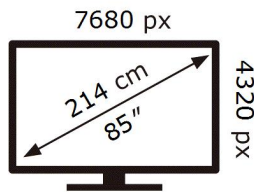

ENERG

SAMSUNG

QE85QN900AT

327 kWh/1000h

ABCDEF **G**

553 kWh/1000h

2019/2013