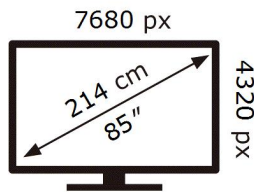

ENERG

SAMSUNG

QE85QN900AT

327 kWh/1000h

ABCDEF **G**

HDR

553 kWh/1000h

2019/2013