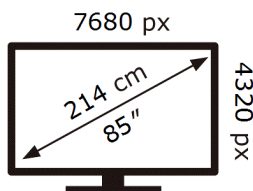

ENERGY

SAMSUNG

QE85QN900BT

326 kWh/1000h

ABCDEF **G**

484 kWh/1000h

2019/2013