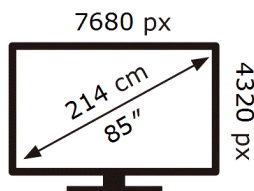

ENERG 

Samsung

QE85QN900DT

164 kWh/1000h

ABCDEF **G**

438 kWh/1000h

2019/2013