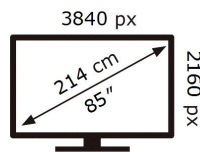

ENERGY

SAMSUNG

QE85QN90AAT

137 kWh/1000h

ABCDEF **G**

269 kWh/1000h

2019/2013