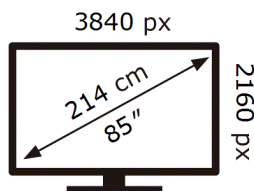

ENERG 

SAMSUNG

QE85QN90BAT

146 kWh/1000h

ABCDEF **G**

357 kWh/1000h

2019/2013