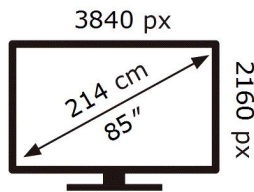

ENERG

SAMSUNG

QE85QN90BAT

146 kWh/1000h

ABCDEF **G**

357 kWh/1000h

2019/2013