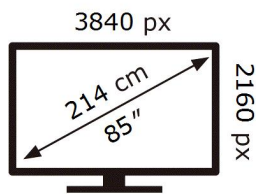

ENERG

SAMSUNG

QE85QN90BAT

146 kWh/1000h

ABCDEF **G**

357 kWh/1000h

2019/2013