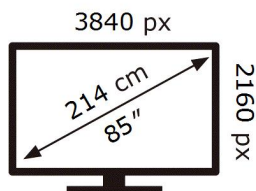

ENERG

SAMSUNG

QE85QN90BAT

146 kWh/1000h

ABCDEF **G**

357 kWh/1000h

2019/2013