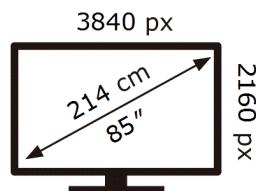

ENERG 

Samsung

QE85QN90DAT

123 kWh/1000h

ABCDEF **G**

339 kWh/1000h

2019/2013