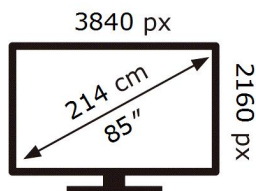

ENERG

SAMSUNG

QE85QN95AAT

155 kWh/1000h

ABCDEF **G**

360 kWh/1000h

2019/2013