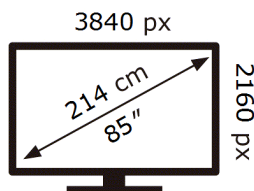

ENERG

Samsung

QE85QN95DAT

142 kWh/1000h

ABCDEF **G**

347 kWh/1000h

2019/2013