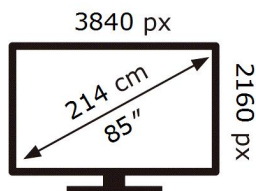

ENERG 

SAMSUNG

QE85QN95DAT

142 kWh/1000h

ABCDEF **G**

347 kWh/1000h

2019/2013