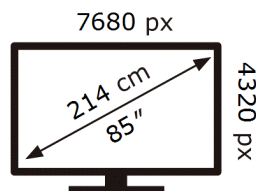

ENERG 

Samsung

QE85QN990HT

169 kWh/1000h

ABCDEF **G**

450 kWh/1000h

2019/2013