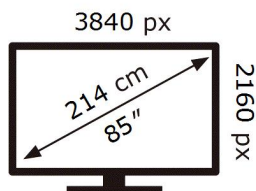

ENERG

SAMSUNG

QE85QNX1DAT

143 kWh/1000h

ABCDEF **G**

357 kWh/1000h

2019/2013