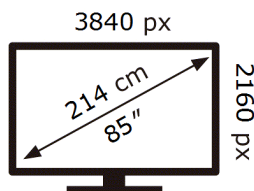

ENERG

Samsung

QE85QNX1DAT

143 kWh/1000h

ABCDEF **G**

357 kWh/1000h

2019/2013