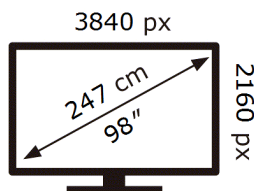

ENERG ⚡

Samsung

QE98LS03HEU

160 kWh/1000h

ABCDEF **G**

324 kWh/1000h

2019/2013