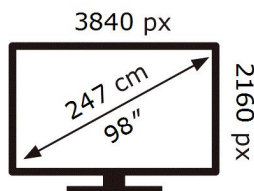

ENERG

SAMSUNG

QE98QN90AAT

155 kWh/1000h

ABCDEF **G**

412 kWh/1000h

2019/2013