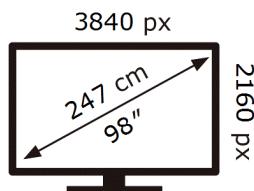

ENERG

Samsung

QE98QN90DAT

153 kWh/1000h

ABCDEF **G**

351 kWh/1000h

2019/2013