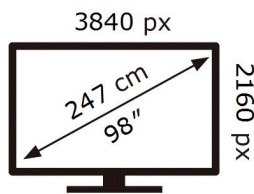

ENERG

SAMSUNG

QE98QN90DAT

153 kWh/1000h

ABCDEF **G**

351 kWh/1000h

2019/2013