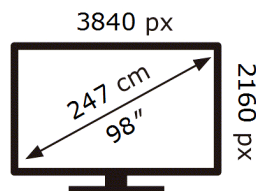

# ENERG

Samsung

QE98QN90DAT

**153** kWh/1000h

ABCDEF **G**

**351** kWh/1000h

2019/2013