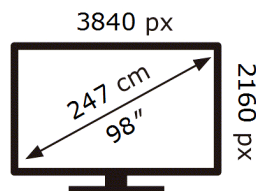

ENERG 

Samsung

QE98QN90DAT

153 kWh/1000h

ABCDEF **G**

351 kWh/1000h

2019/2013