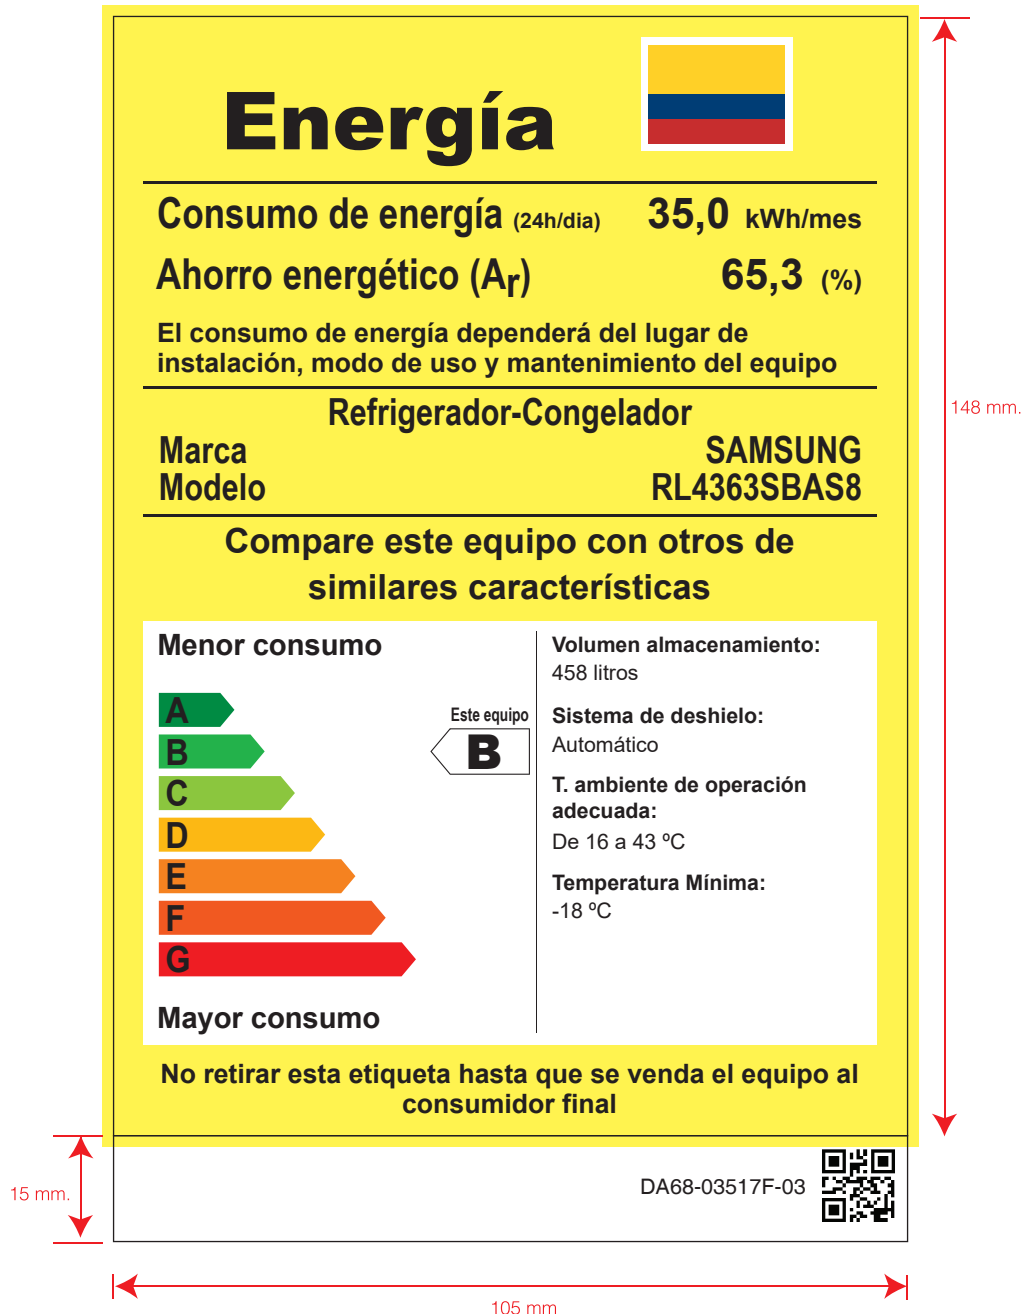

Drawing Spec

Checking By : _____

DATE : 25-06-2021

Customer Name :	Thai Samsung Electronic co.,ltd.	NOTE : 1. Size : 105 X 148 MM 2. Material : ART+OPP removable glue. 3. Printing : Black Yellow 4. SHEET
Part Name :	DA68-03517F-03	
Part No. :	LABEL ENERGY	