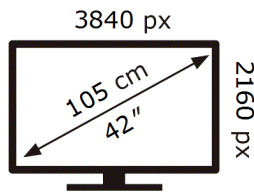

ENERG ⚡

Samsung

TQ42S90HAE

52 kWh/1000h

ABCDEF **G**

HDR

99 kWh/1000h

2019/2013