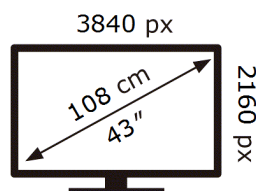

ENERG ⚡

Samsung

TQ43LS01DBU

54 kWh/1000h

ABCDEF **G**

117 kWh/1000h

2019/2013