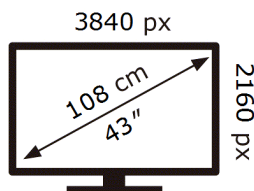

ENERG

Samsung

TQ43LS03HEU

51 kWh/1000h

ABCDEF **G**

108 kWh/1000h

2019/2013