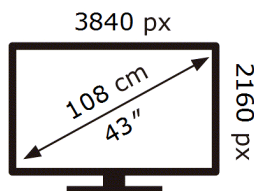

ENERG 

Samsung

TQ43Q64DAU

50 kWh/1000h

ABCDEF **G**

101 kWh/1000h

2019/2013