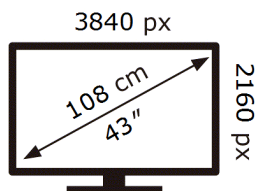

ENERG ⚡

Samsung

TQ43Q67DBU

50 kWh/1000h

ABCDEF **G**

101 kWh/1000h

2019/2013