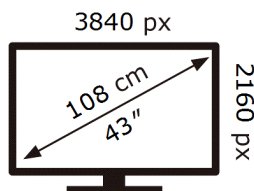

ENERG 

Samsung

TQ43Q68DBU

50 kWh/1000h

ABCDEF **G**

101 kWh/1000h

2019/2013