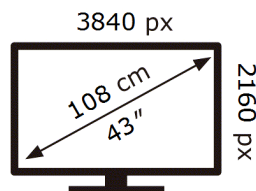

**ENERG** 

**Samsung**

TQ43QN73HBU

**45** kWh/1000h

ABCDEF **G**

**105** kWh/1000h

2019/2013