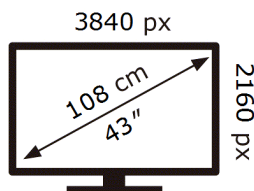

ENERG

Samsung

TQ43QN74HAU

45 kWh/1000h

ABCDEF **G**

105 kWh/1000h

2019/2013