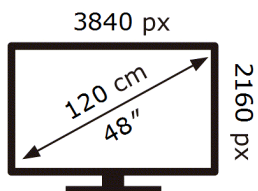

ENERG 

Samsung

TQ48S90HAE

62 kWh/1000h

ABCDEF **G**

132 kWh/1000h

2019/2013