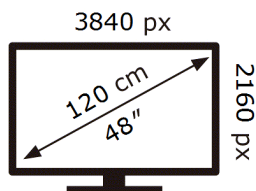

ENERG ⚡

Samsung

TQ48S92HAE

62 kWh/1000h

ABCDEF **G**

132 kWh/1000h

2019/2013