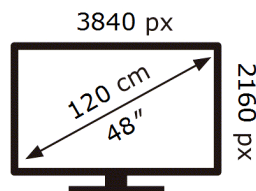

ENERG

Samsung

TQ48S93HAE

62 kWh/1000h

ABCDEF **G**

132 kWh/1000h

2019/2013