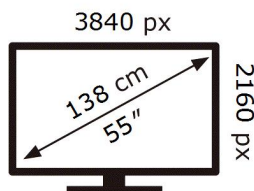

ENERG

SAMSUNG

TQ55LS01BGU

84 kWh/1000h

ABCDEF **G**

164 kWh/1000h

2019/2013