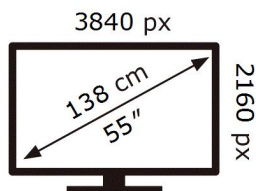

ENERG

SAMSUNG

TQ55LS01BHU

84 kWh/1000h

ABCDEF **G**

164 kWh/1000h

2019/2013