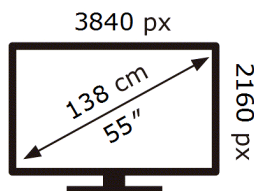

ENERG

Samsung

TQ55LST7TGU

82 kWh/1000h

ABCDEF **G**

90 kWh/1000h

2019/2013