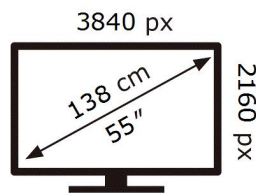

ENERG

SAMSUNG

TQ55Q67CAU

71 kWh/1000h

ABCDEF **G**

130 kWh/1000h

2019/2013