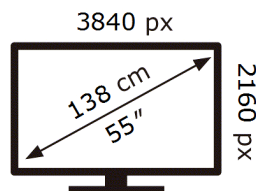

ENERG ⚡

Samsung

TQ55Q67DAU

63 kWh/1000h

ABCDEF **G**

126 kWh/1000h

2019/2013