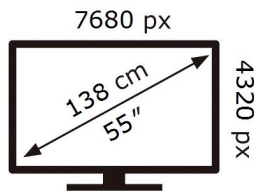

ENERG

SAMSUNG

TQ55QN700CT

84 kWh/1000h

ABCDEF **G**

234 kWh/1000h

2019/2013