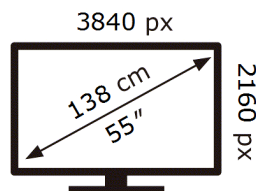

**ENERG** ⚡

Samsung

TQ55S93DAE

**81** kWh/1000h

ABCDEF **G**

**123** kWh/1000h

2019/2013