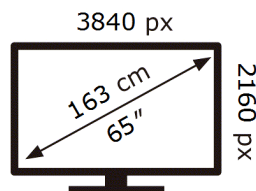

ENERG 

Samsung

TQ65Q64DAU

69 kWh/1000h

ABCDEF **G**

160 kWh/1000h

2019/2013