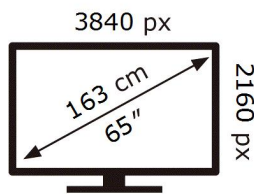

ENERG 

SAMSUNG

TQ65Q67CAU

73 kWh/1000h

ABCDEF **G**

160 kWh/1000h

2019/2013